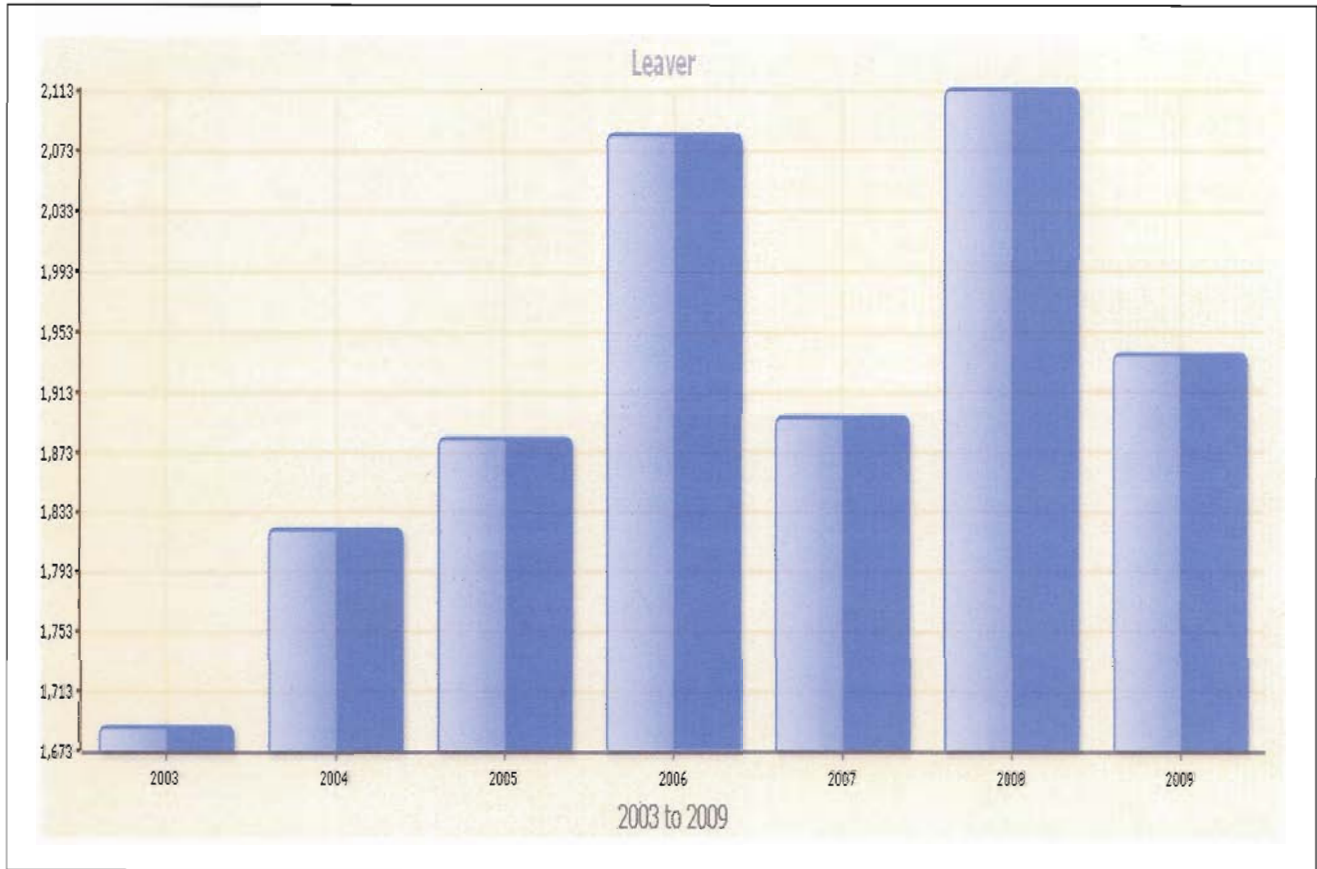

LA JOYA ISD

Last file loaded: 2009 Fall Submission on 2009-01-15 14:17:08

> Leaver

Leaver

Query time: 0.0001368522644043 seconds.